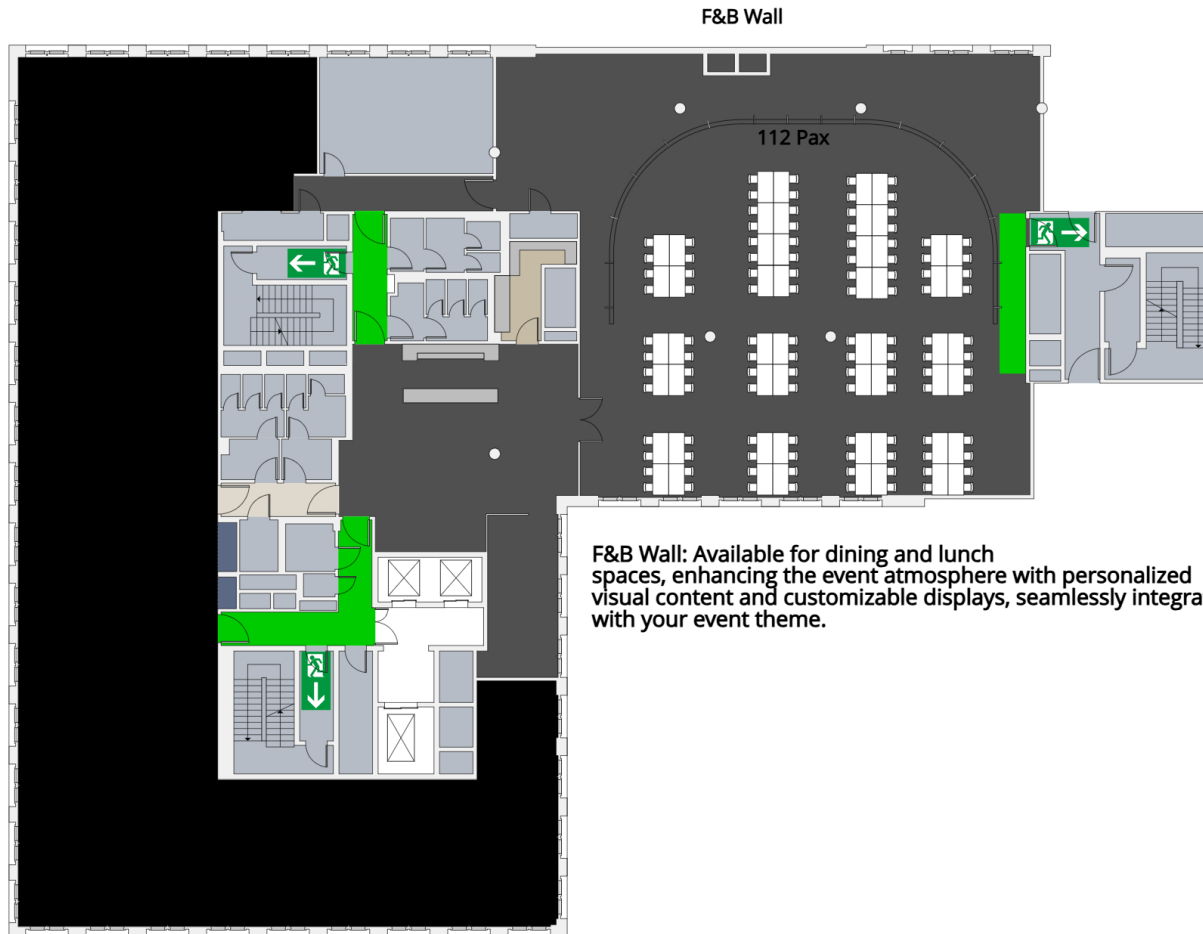

**F&B Wall:** Available for dining and lunch spaces, enhancing the event atmosphere with personalized visual content and customizable displays, seamlessly integrated with your event theme.

**F&B Wall:** Available for dining and lunch spaces, enhancing the event atmosphere with personalized visual content and customizable displays, seamlessly integrated with your event theme.

F&B WALL

F&B Wall: Available for dining and lunch spaces, enhancing the event atmosphere with personalized visual content and customizable displays, seamlessly integrated with your event theme.

F&B WALL

F&B Wall: Available for dining and lunch spaces, enhancing the event atmosphere with personalized visual content and customizable displays, seamlessly integrated with your event theme.

**F&B Wall:** Available for dining and lunch spaces, enhancing the event atmosphere with personalized visual content and customizable displays, seamlessly integrated with your event theme.

**F&B Wall:** Available for dining and lunch spaces, enhancing the event atmosphere with personalized visual content and customizable displays, seamlessly integrated with your event theme.