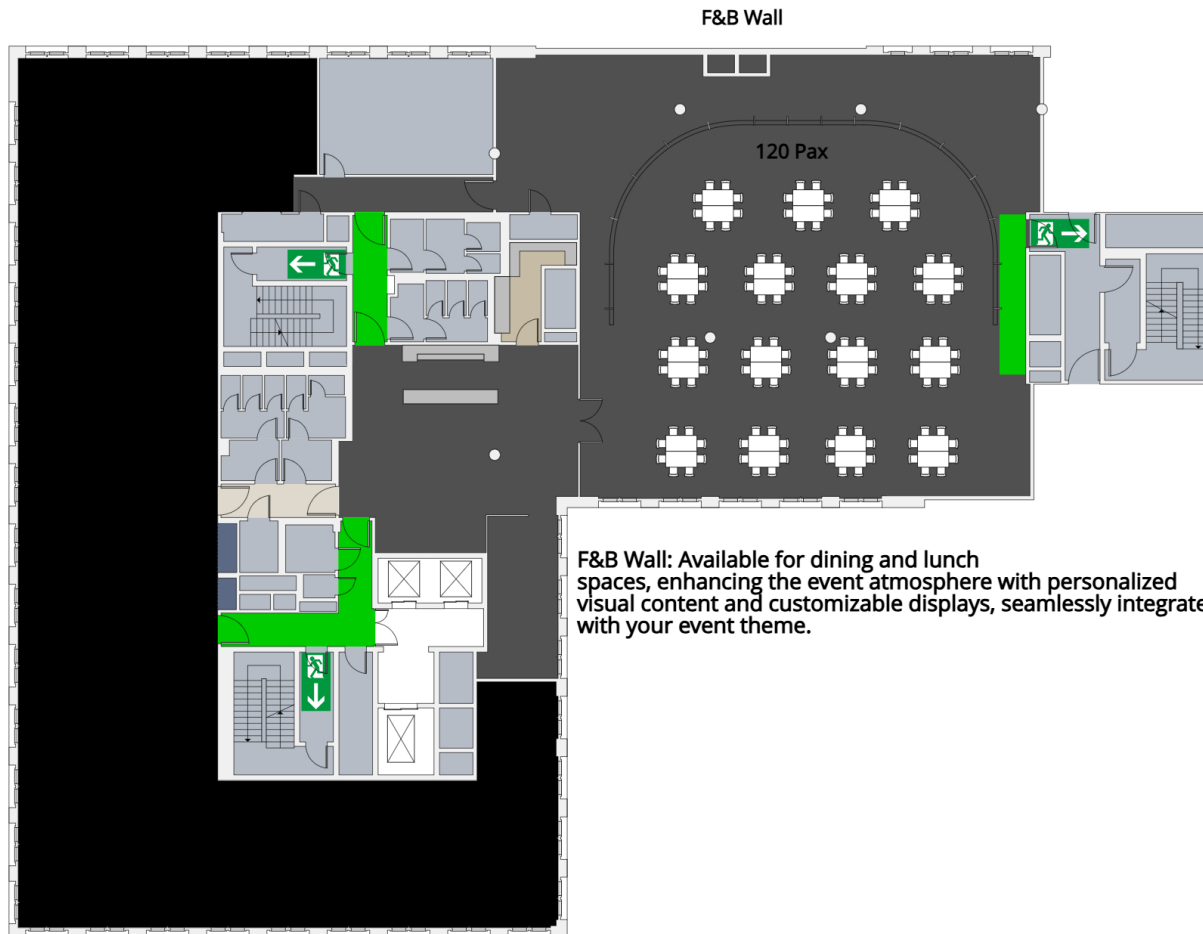

**F&B Wall:** Available for dining and lunch spaces, enhancing the event atmosphere with personalized visual content and customizable displays, seamlessly integrated with your event theme.

**F&B Wall:** Available for dining and lunch spaces, enhancing the event atmosphere with personalized visual content and customizable displays, seamlessly integrated with your event theme.

F&B WALL

F&B Wall: Available for dining and lunch spaces, enhancing the event atmosphere with personalized visual content and customizable displays, seamlessly integrated with your event theme.

F&B WALL

F&B Wall: Available for dining and lunch spaces, enhancing the event atmosphere with personalized visual content and customizable displays, seamlessly integrated with your event theme.

**F&B Wall:** Available for dining and lunch spaces, enhancing the event atmosphere with personalized visual content and customizable displays, seamlessly integrated with your event theme.

**F&B Wall:** Available for dining and lunch spaces, enhancing the event atmosphere with personalized visual content and customizable displays, seamlessly integrated with your event theme.