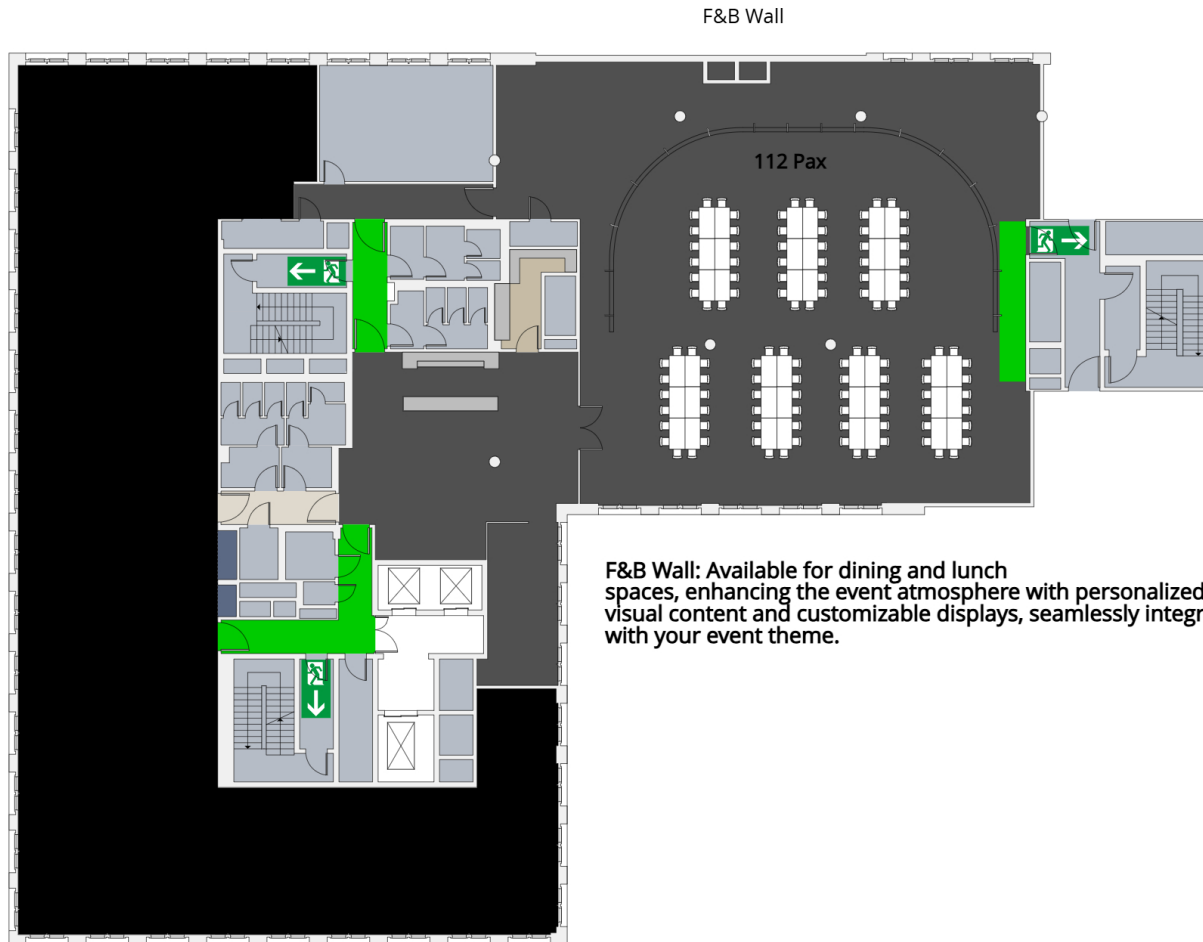

**F&B Wall:** Available for dining and lunch spaces, enhancing the event atmosphere with personalized visual content and customizable displays, seamlessly integrated with your event theme.

**F&B Wall:** Available for dining and lunch spaces, enhancing the event atmosphere with personalized visual content and customizable displays, seamlessly integrated with your event theme.

F&B WALL

F&B Wall: Available for dining and lunch spaces, enhancing the event atmosphere with personalized visual content and customizable displays, seamlessly integrated with your event theme.

F&B WALL

F&B Wall: Available for dining and lunch spaces, enhancing the event atmosphere with personalized visual content and customizable displays, seamlessly integrated with your event theme.

**F&B Wall:** Available for dining and lunch spaces, enhancing the event atmosphere with personalized visual content and customizable displays, seamlessly integrated with your event theme.

**F&B Wall:** Available for dining and lunch spaces, enhancing the event atmosphere with personalized visual content and customizable displays, seamlessly integrated with your event theme.