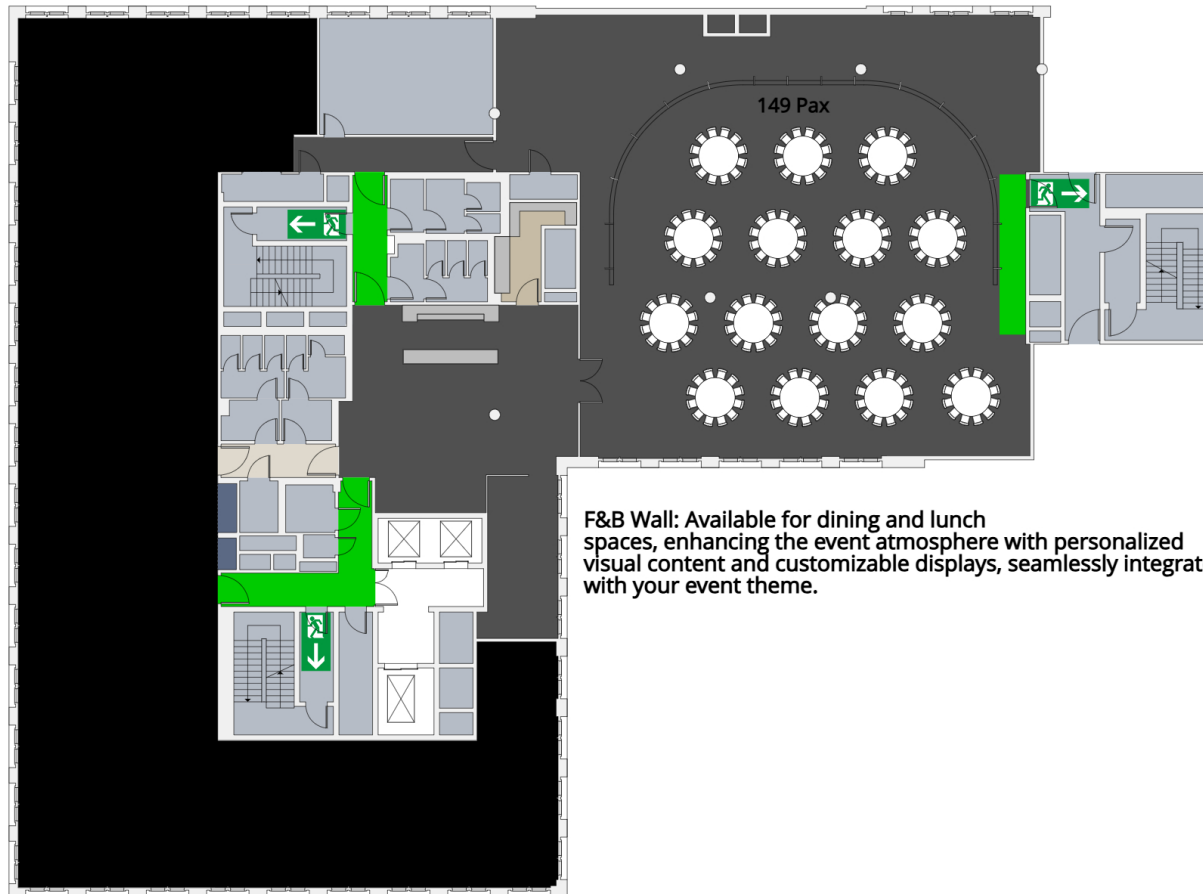

**F&B Wall:** Available for dining and lunch spaces, enhancing the event atmosphere with personalized visual content and customizable displays, seamlessly integrated with your event theme.

**F&B Wall:** Available for dining and lunch spaces, enhancing the event atmosphere with personalized visual content and customizable displays, seamlessly integrated with your event theme.

F&B WALL

F&B Wall: Available for dining and lunch spaces, enhancing the event atmosphere with personalized visual content and customizable displays, seamlessly integrated with your event theme.

F&B WALL

F&B Wall: Available for dining and lunch spaces, enhancing the event atmosphere with personalized visual content and customizable displays, seamlessly integrated with your event theme.

**F&B Wall:** Available for dining and lunch spaces, enhancing the event atmosphere with personalized visual content and customizable displays, seamlessly integrated with your event theme.

**F&B Wall:** Available for dining and lunch spaces, enhancing the event atmosphere with personalized visual content and customizable displays, seamlessly integrated with your event theme.