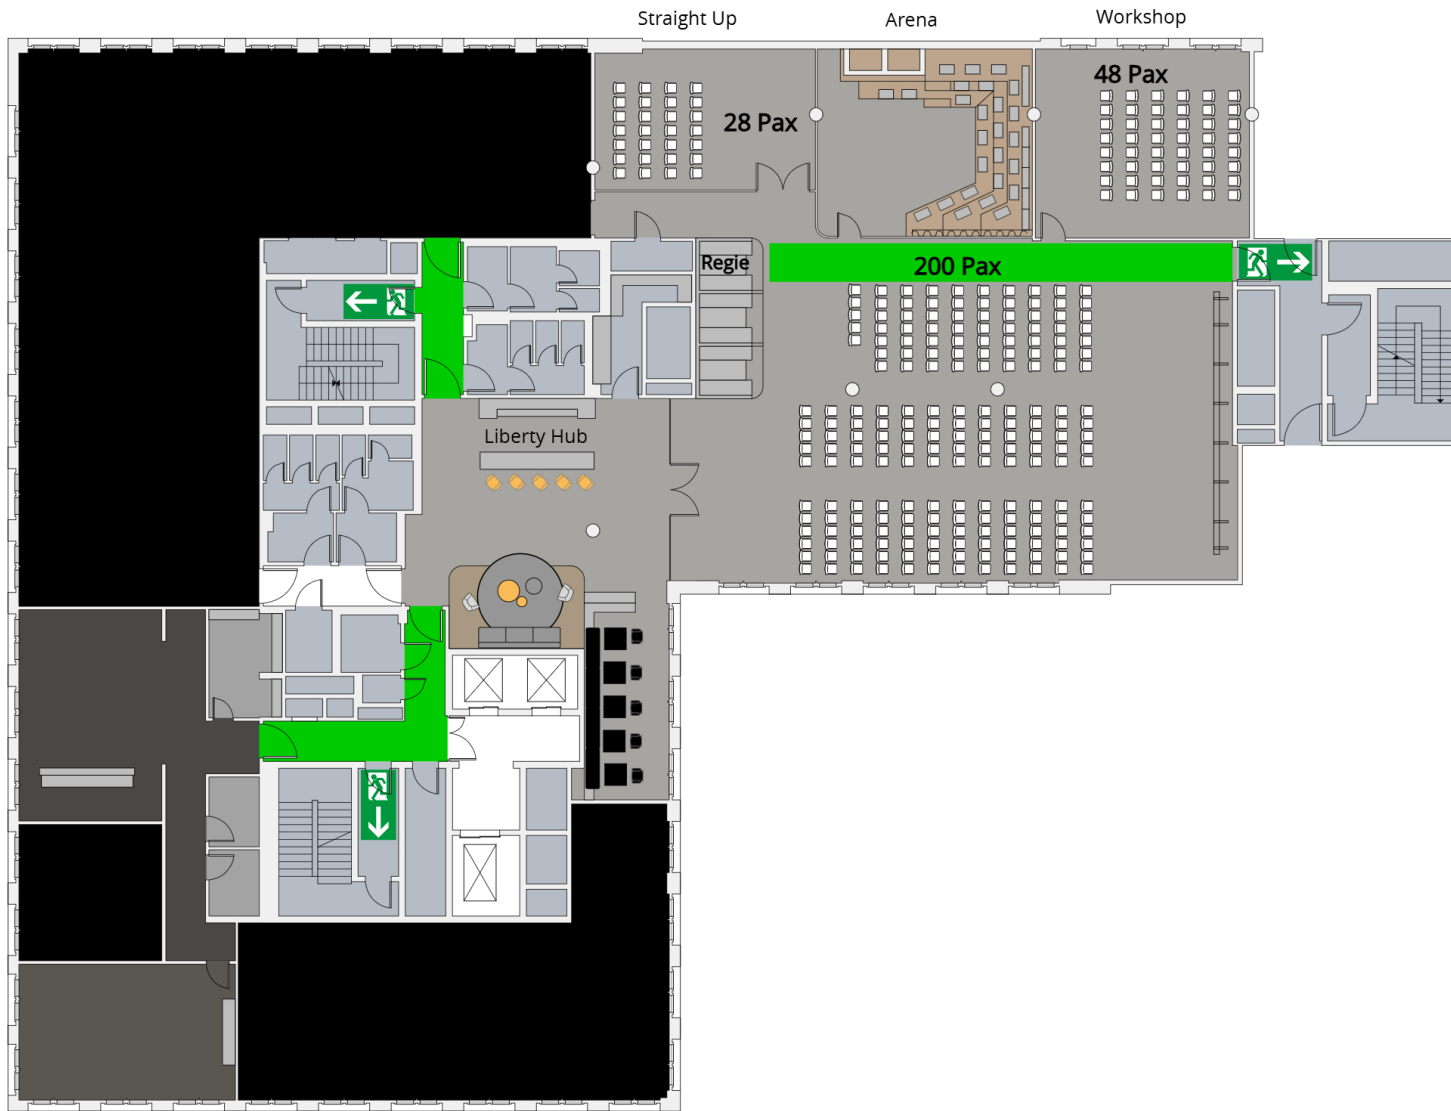

F&B Wall: Available for dining and lunch spaces, enhancing the event atmosphere with personalized visual content and customizable displays, seamlessly integrated with your event theme.

F&B Wall

F&B Wall: Available for dining and lunch spaces, enhancing the event atmosphere with personalized visual content and customizable displays, seamlessly integrated with your event theme.

F&B Wall

F&B Wall: Available for dining and lunch spaces, enhancing the event atmosphere with personalized visual content and customizable displays, seamlessly integrated with your event theme.

F&B Wall