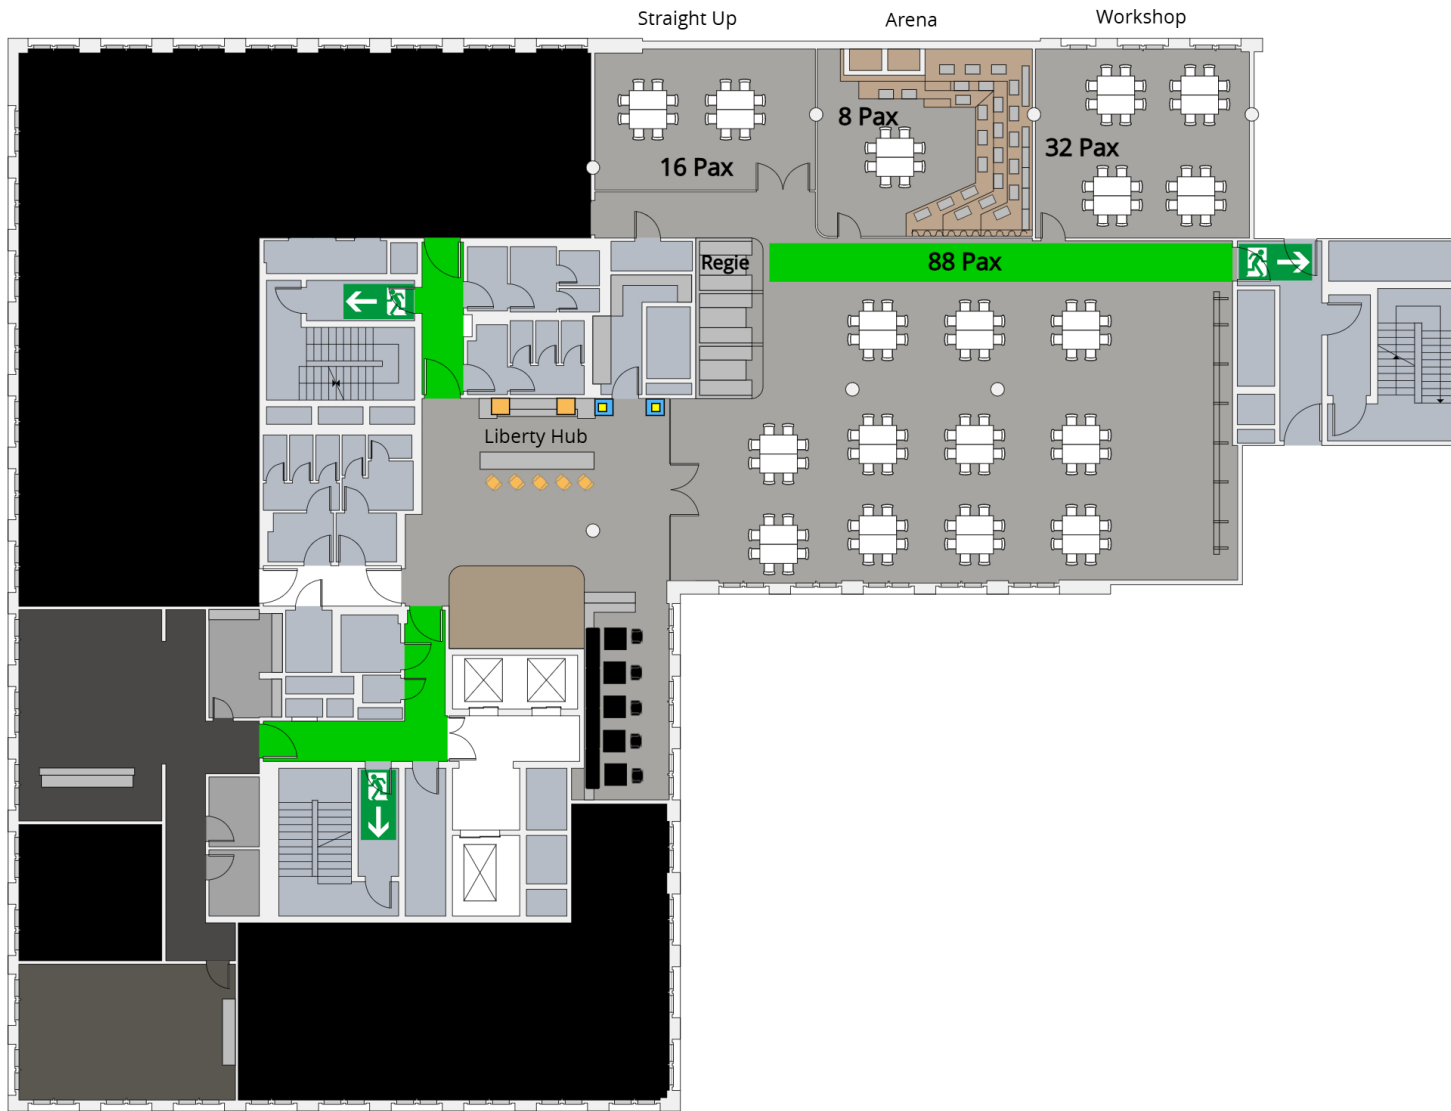

F&B Wall: Available for dining and lunch spaces, enhancing the event atmosphere with personalized visual content and customizable displays, seamlessly integrated with your event theme.

F&B Wall

F&B Wall: Available for dining and lunch spaces, enhancing the event atmosphere with personalized visual content and customizable displays, seamlessly integrated with your event theme.

F&B Wall

F&B Wall: Available for dining and lunch spaces, enhancing the event atmosphere with personalized visual content and customizable displays, seamlessly integrated with your event theme.

F&B Wall