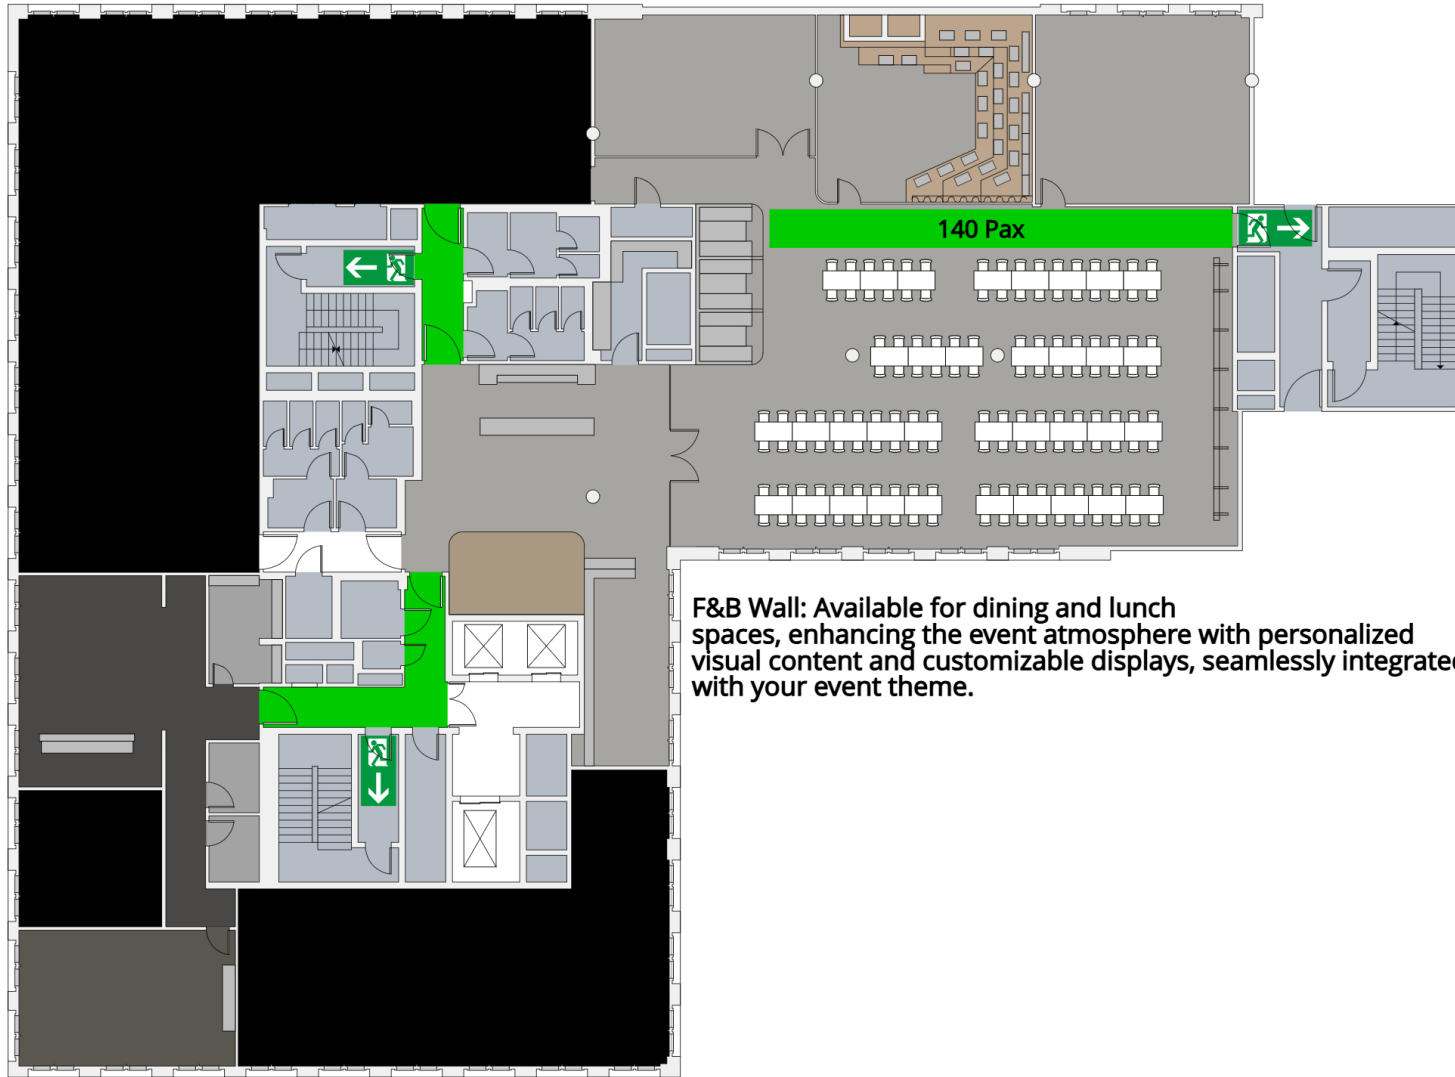

F&B Wall: Available for dining and lunch spaces, enhancing the event atmosphere with personalized visual content and customizable displays, seamlessly integrated with your event theme.

F&B Wall

F&B Wall: Available for dining and lunch spaces, enhancing the event atmosphere with personalized visual content and customizable displays, seamlessly integrated with your event theme.

F&B Wall

F&B Wall: Available for dining and lunch spaces, enhancing the event atmosphere with personalized visual content and customizable displays, seamlessly integrated with your event theme.

F&B Wall