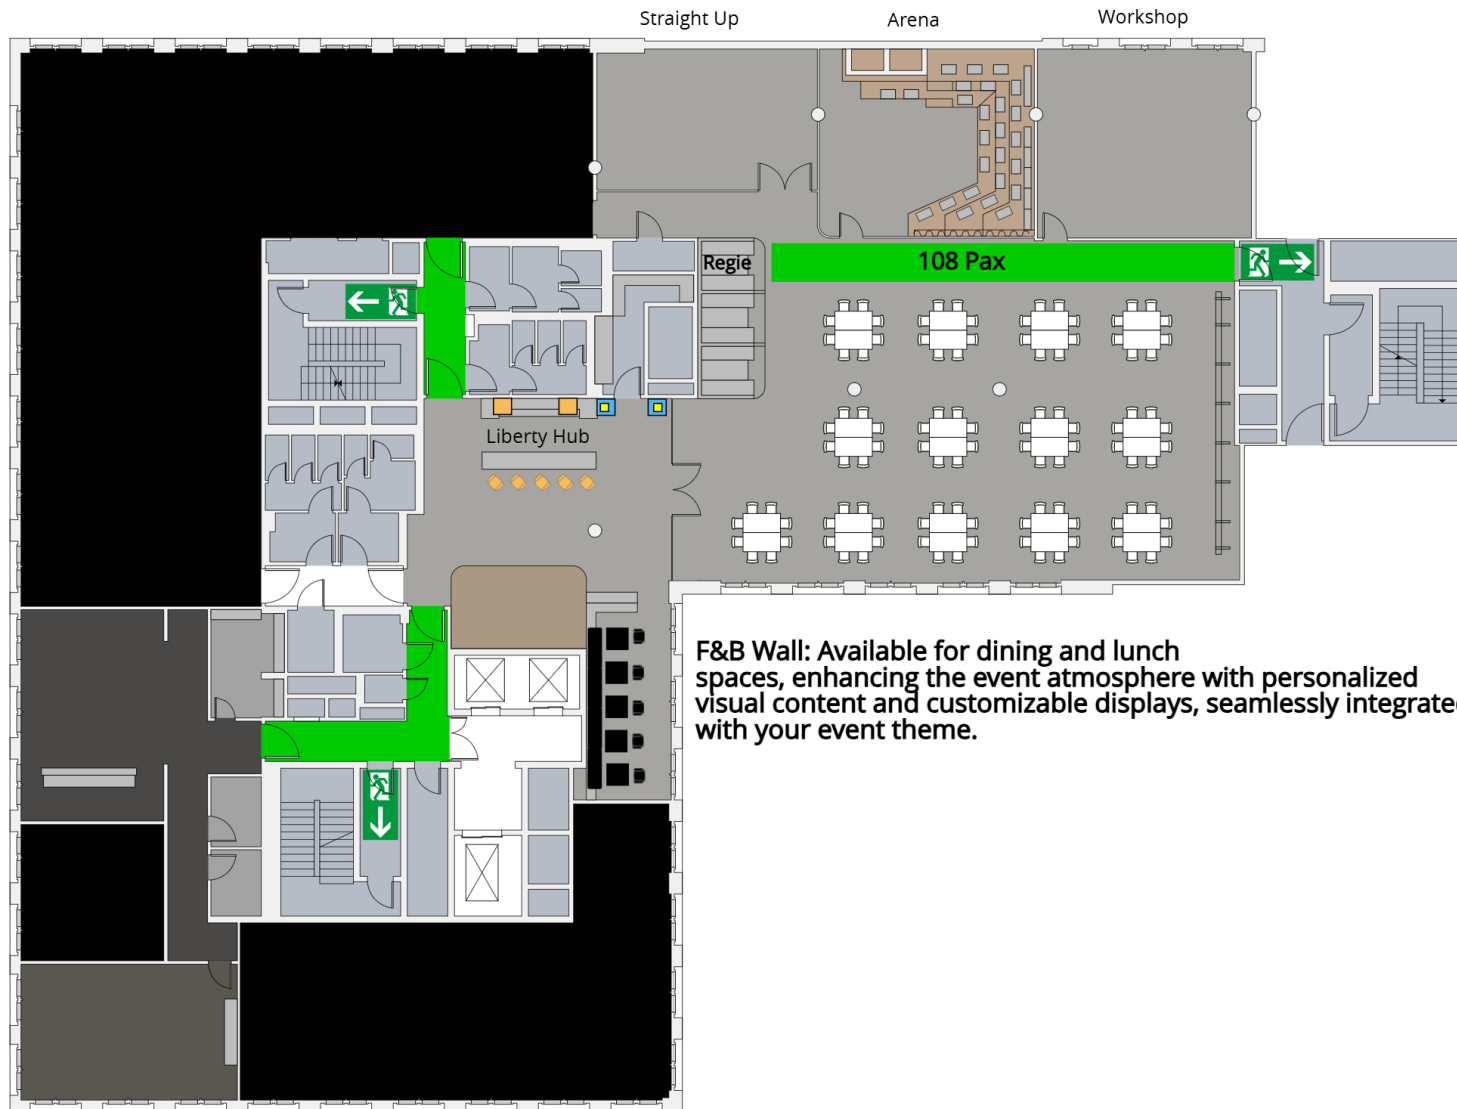

F&B Wall: Available for dining and lunch spaces, enhancing the event atmosphere with personalized visual content and customizable displays, seamlessly integrated with your event theme.

F&B Wall

F&B Wall: Available for dining and lunch spaces, enhancing the event atmosphere with personalized visual content and customizable displays, seamlessly integrated with your event theme.

F&B Wall

F&B Wall: Available for dining and lunch spaces, enhancing the event atmosphere with personalized visual content and customizable displays, seamlessly integrated with your event theme.

F&B Wall