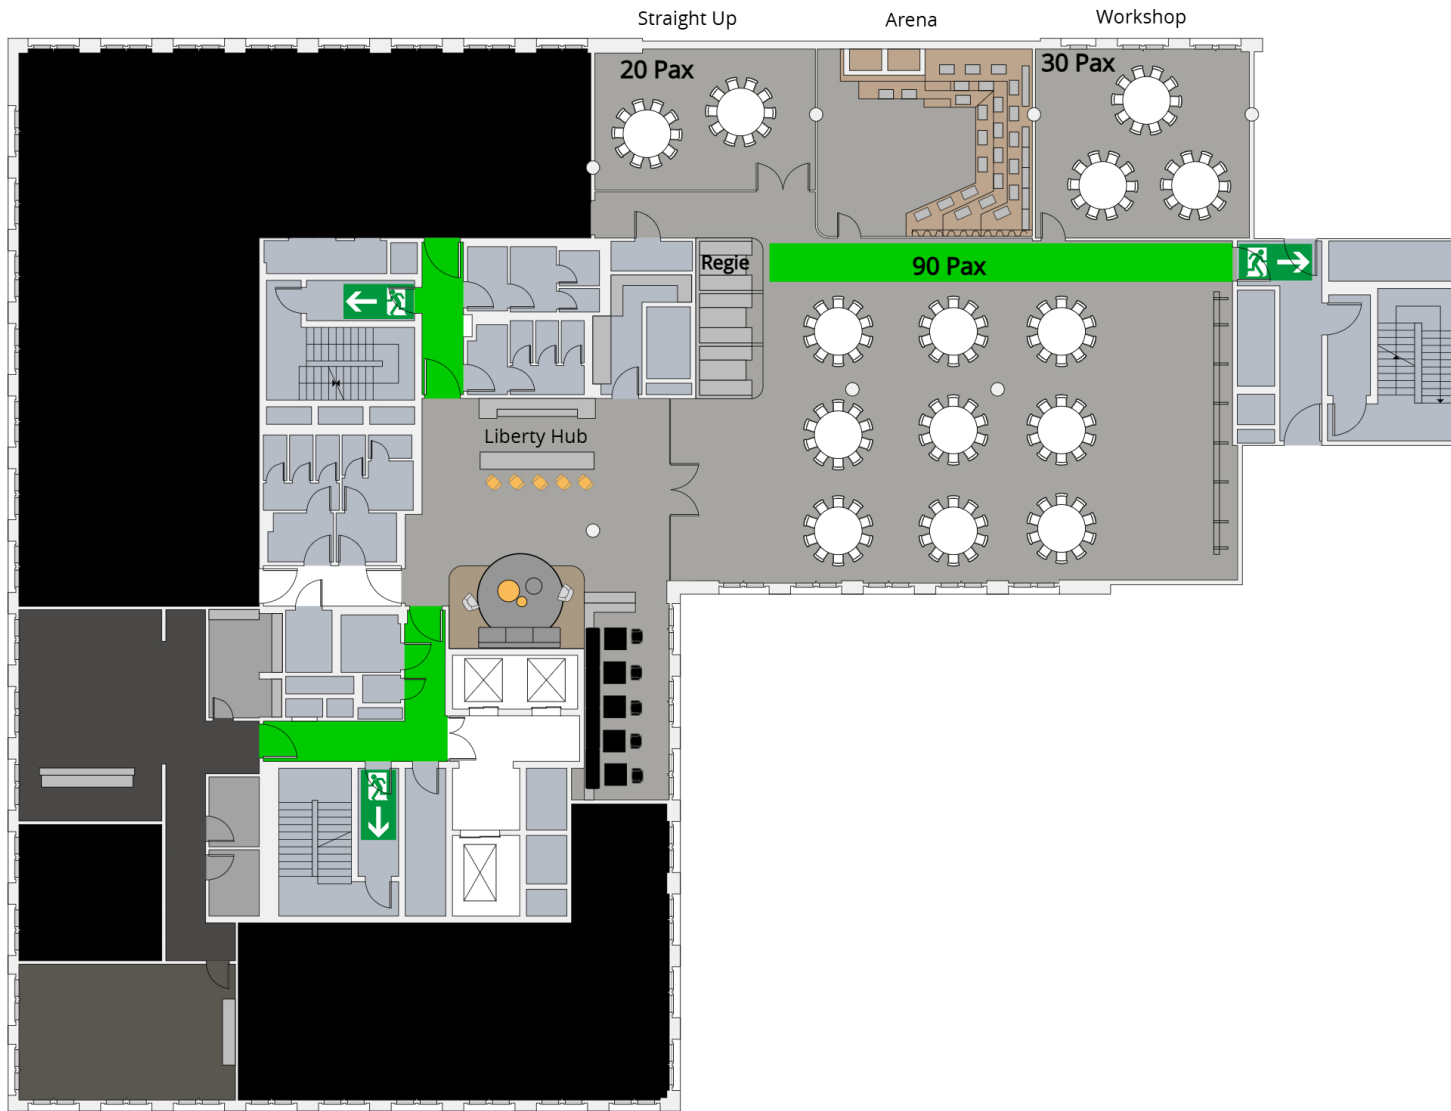

F&B Wall: Available for dining and lunch spaces, enhancing the event atmosphere with personalized visual content and customizable displays, seamlessly integrated with your event theme.

F&B Wall

F&B Wall: Available for dining and lunch spaces, enhancing the event atmosphere with personalized visual content and customizable displays, seamlessly integrated with your event theme.

F&B Wall

F&B Wall: Available for dining and lunch spaces, enhancing the event atmosphere with personalized visual content and customizable displays, seamlessly integrated with your event theme.

F&B Wall