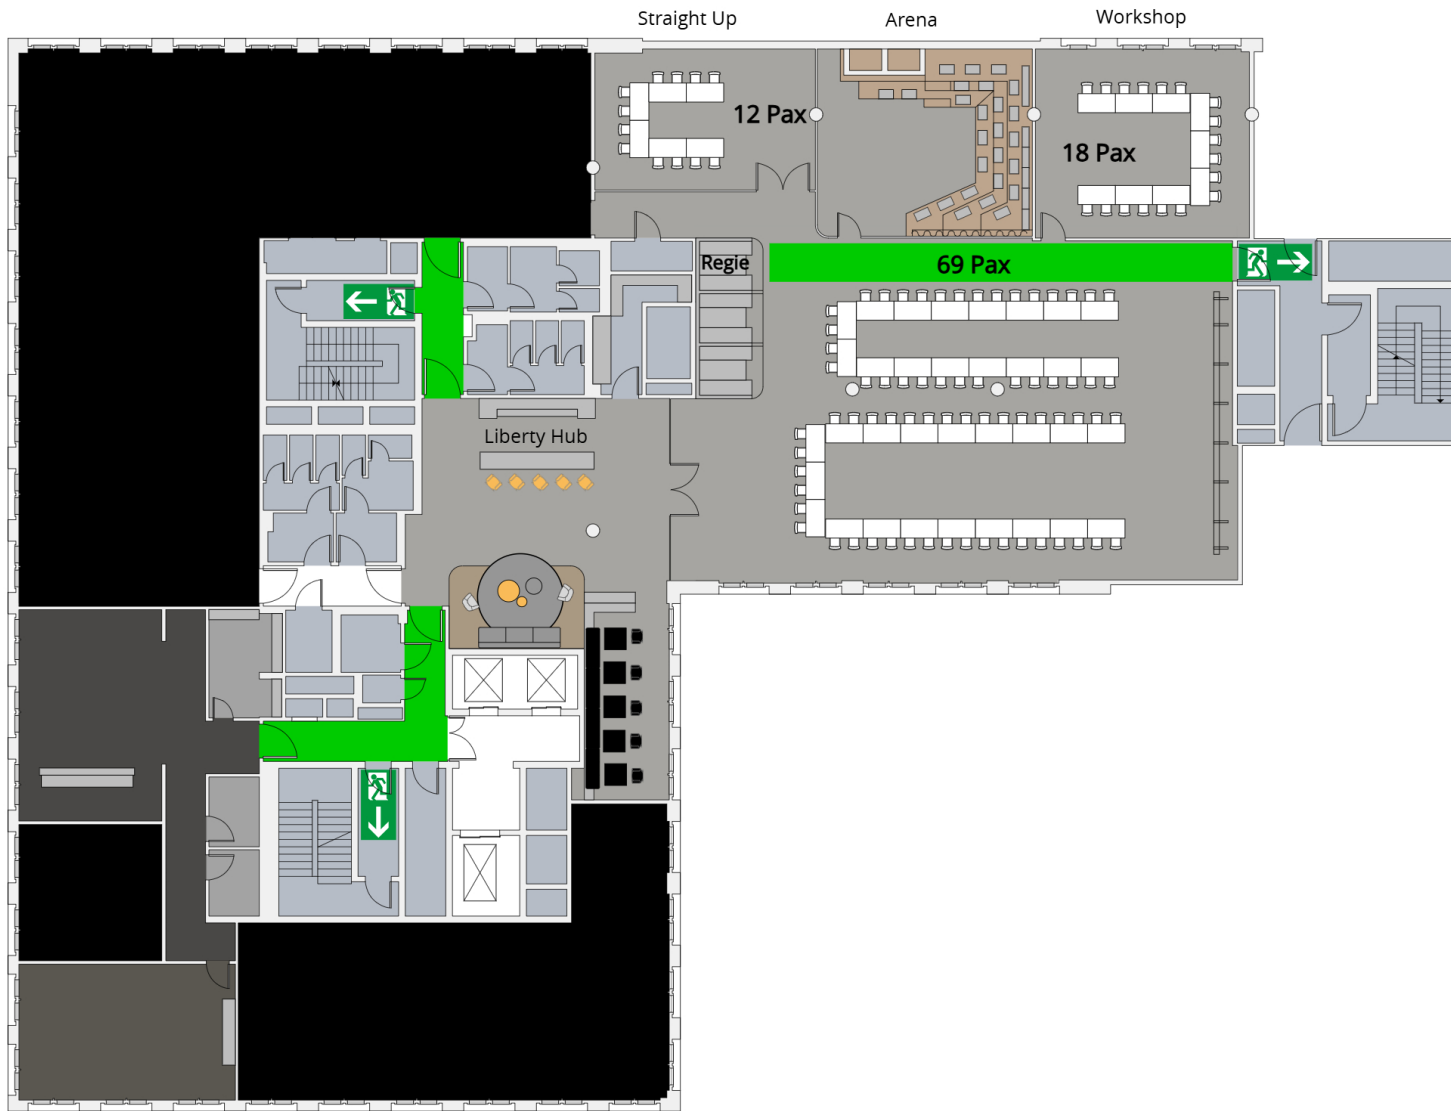

F&B Wall: Available for dining and lunch spaces, enhancing the event atmosphere with personalized visual content and customizable displays, seamlessly integrated with your event theme.

F&B Wall

F&B Wall: Available for dining and lunch spaces, enhancing the event atmosphere with personalized visual content and customizable displays, seamlessly integrated with your event theme.

F&B Wall

F&B Wall: Available for dining and lunch spaces, enhancing the event atmosphere with personalized visual content and customizable displays, seamlessly integrated with your event theme.

F&B Wall