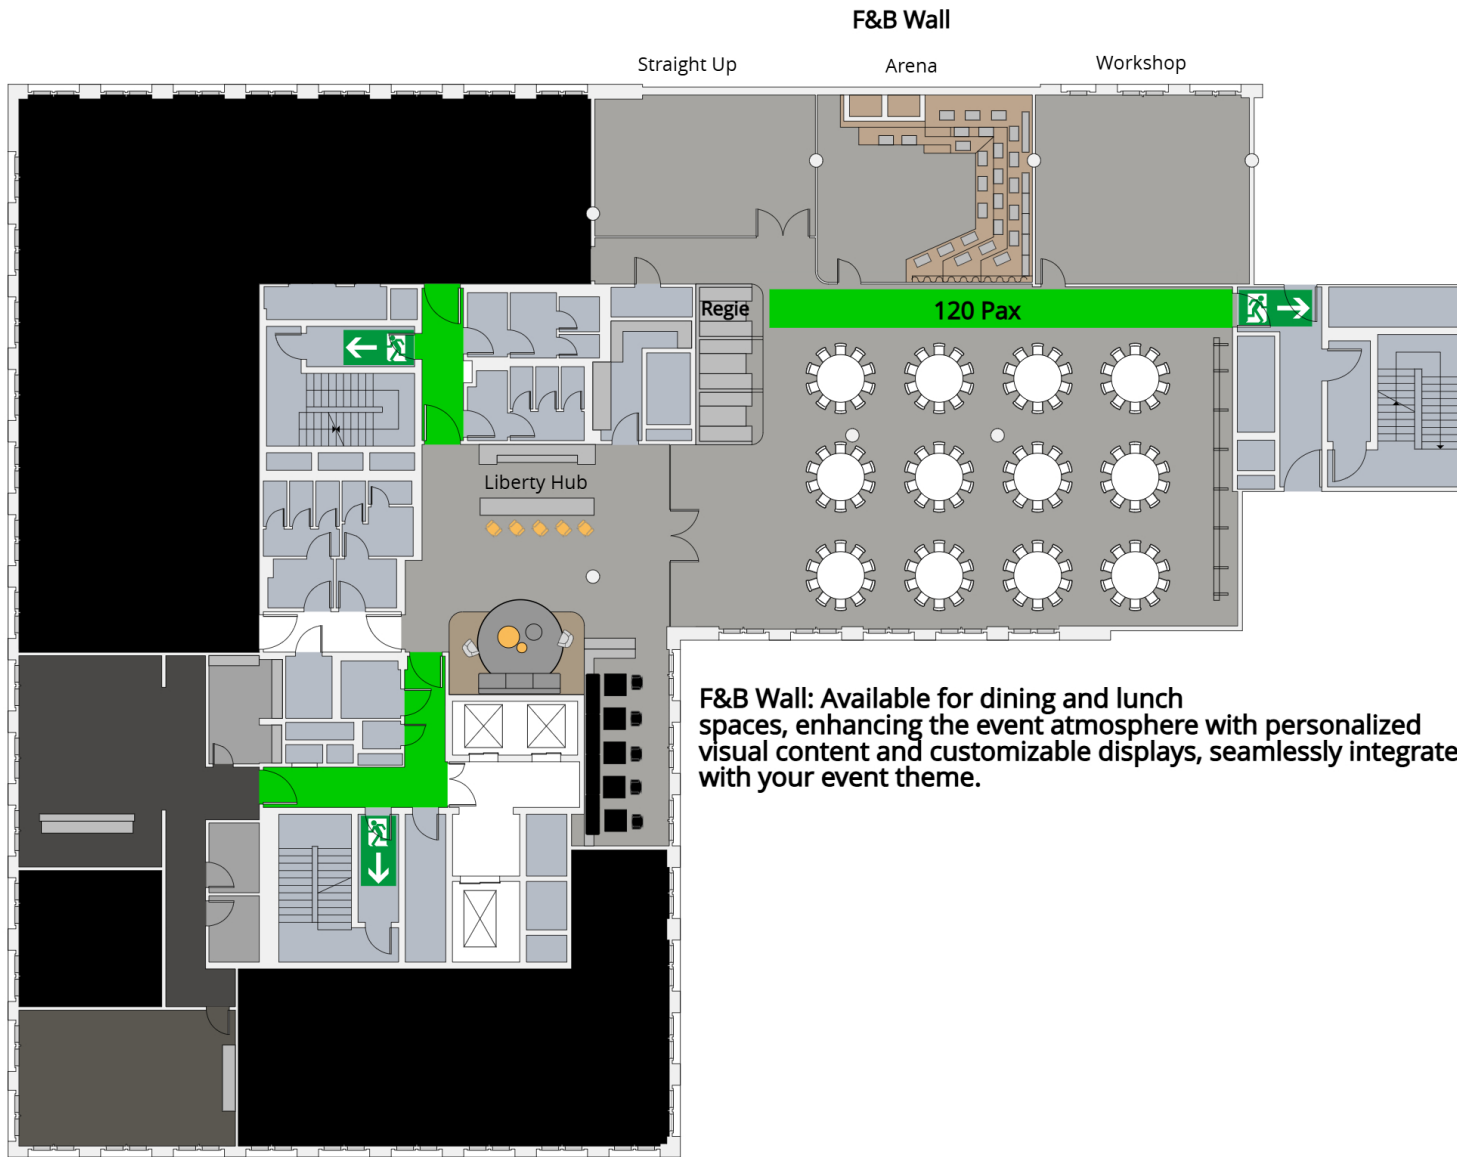

F&B Wall: Available for dining and lunch spaces, enhancing the event atmosphere with personalized visual content and customizable displays, seamlessly integrated with your event theme.

F&B Wall

F&B Wall: Available for dining and lunch spaces, enhancing the event atmosphere with personalized visual content and customizable displays, seamlessly integrated with your event theme.

F&B Wall

F&B Wall: Available for dining and lunch spaces, enhancing the event atmosphere with personalized visual content and customizable displays, seamlessly integrated with your event theme.

F&B Wall