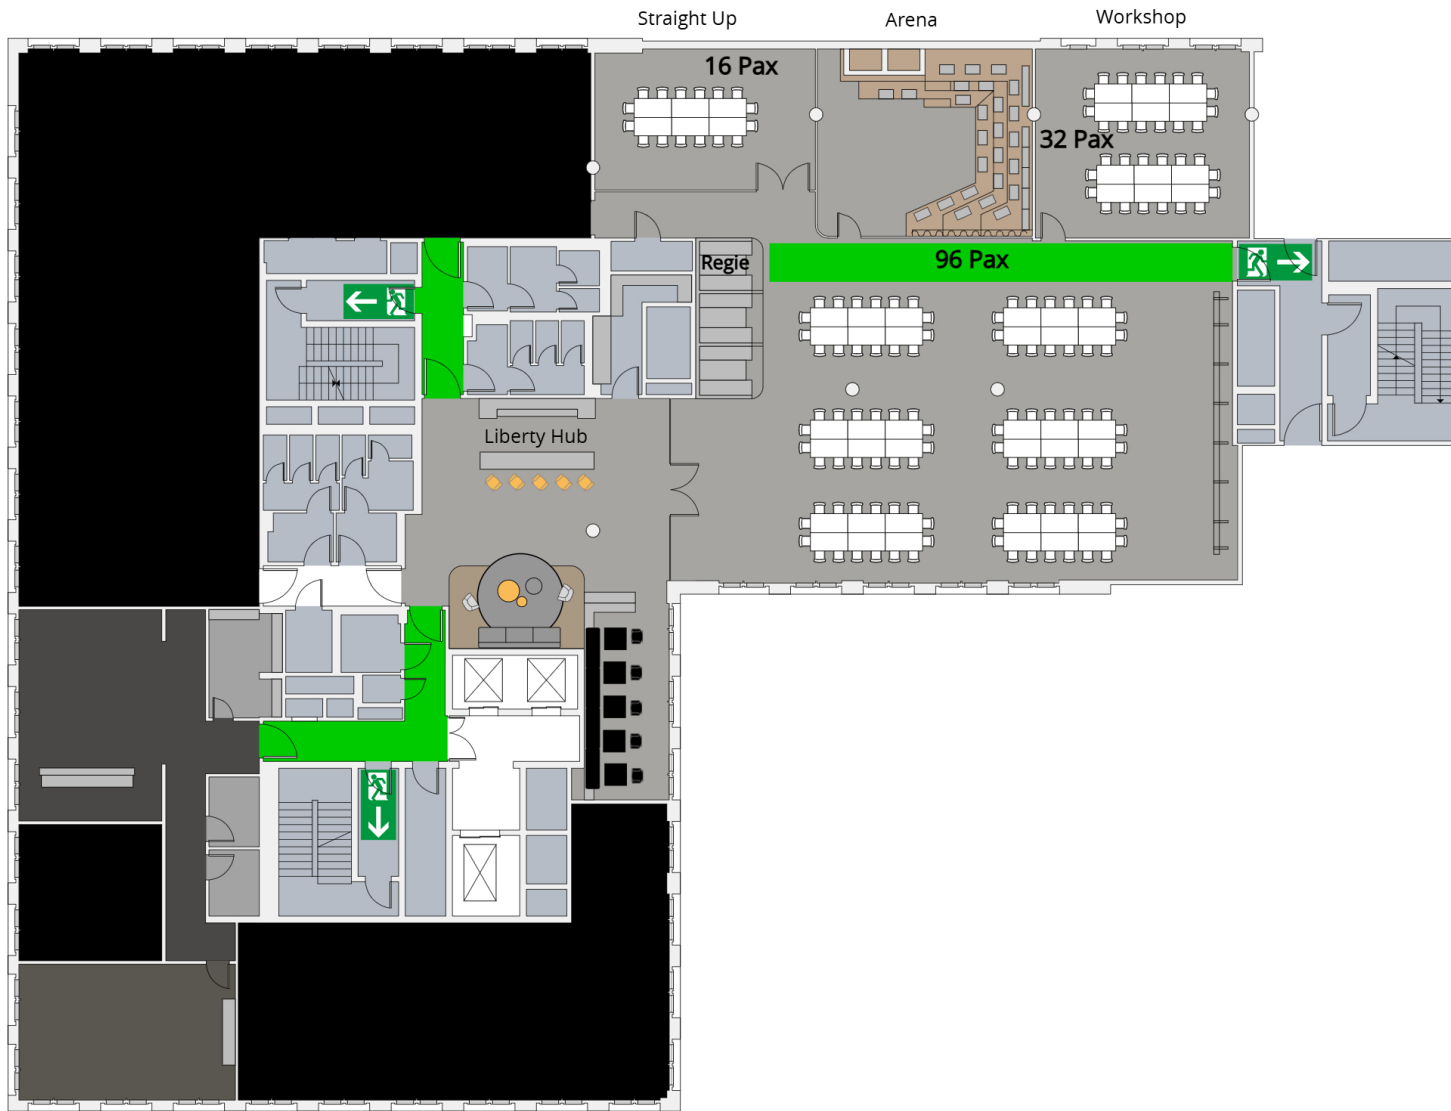

F&B Wall: Available for dining and lunch spaces, enhancing the event atmosphere with personalized visual content and customizable displays, seamlessly integrated with your event theme.

F&B Wall

F&B Wall: Available for dining and lunch spaces, enhancing the event atmosphere with personalized visual content and customizable displays, seamlessly integrated with your event theme.

F&B Wall

F&B Wall: Available for dining and lunch spaces, enhancing the event atmosphere with personalized visual content and customizable displays, seamlessly integrated with your event theme.

F&B Wall