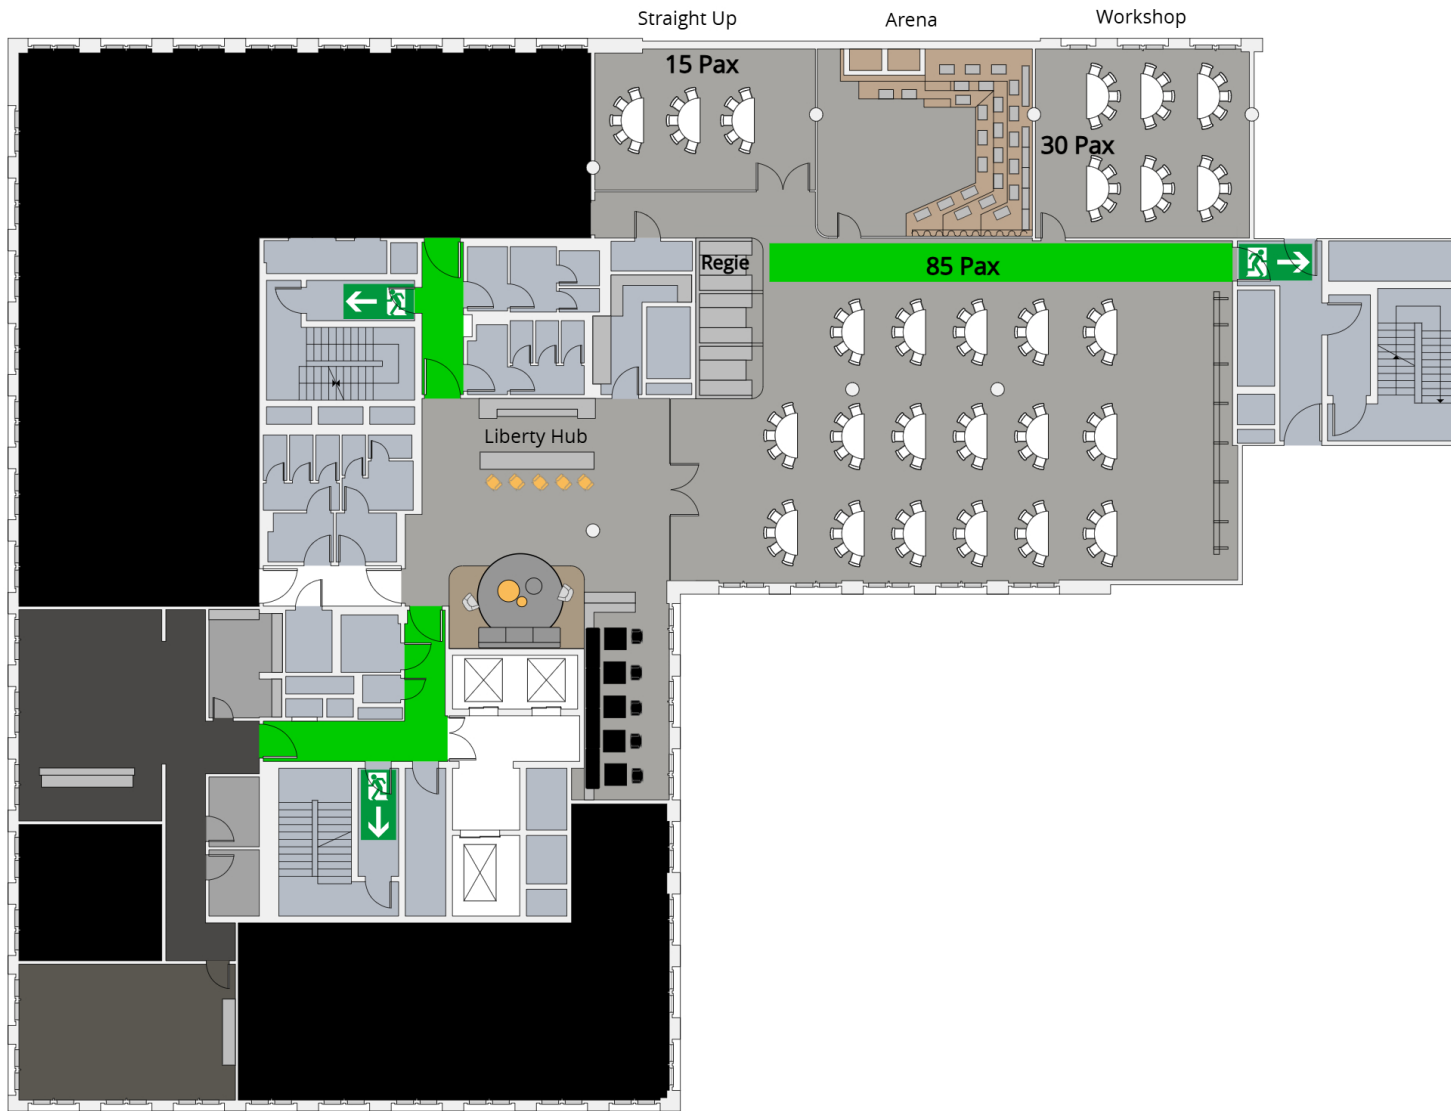

F&B Wall: Available for dining and lunch spaces, enhancing the event atmosphere with personalized visual content and customizable displays, seamlessly integrated with your event theme.

F&B Wall

F&B Wall: Available for dining and lunch spaces, enhancing the event atmosphere with personalized visual content and customizable displays, seamlessly integrated with your event theme.

F&B Wall

F&B Wall: Available for dining and lunch spaces, enhancing the event atmosphere with personalized visual content and customizable displays, seamlessly integrated with your event theme.

F&B Wall