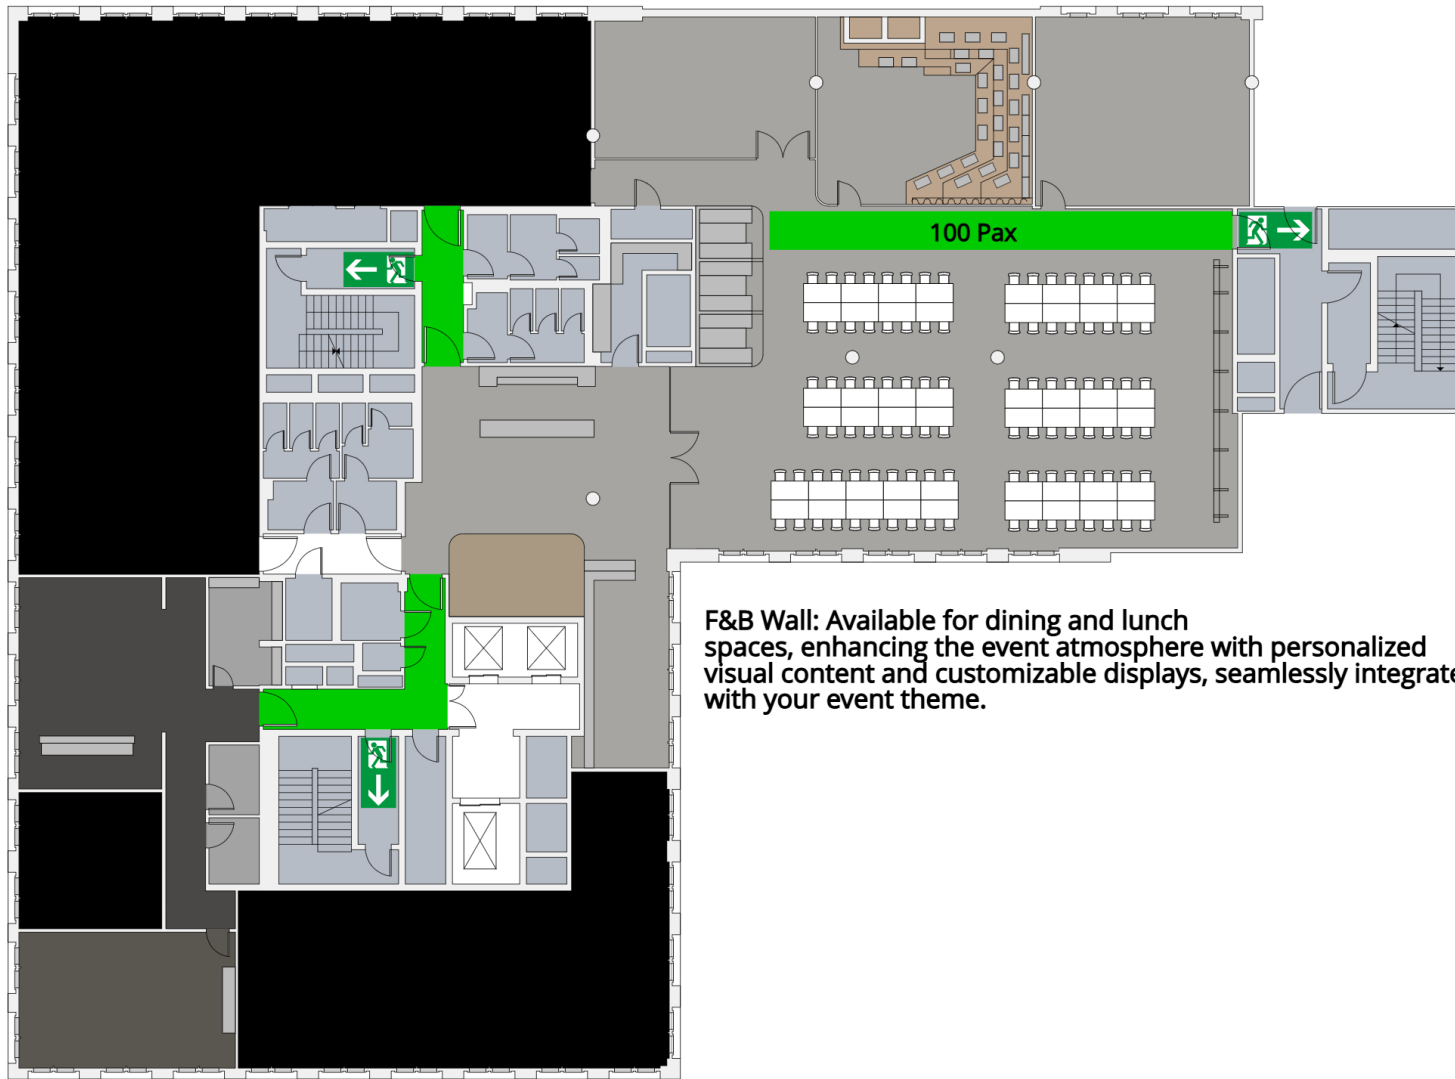

F&B Wall: Available for dining and lunch spaces, enhancing the event atmosphere with personalized visual content and customizable displays, seamlessly integrated with your event theme.

F&B Wall

F&B Wall: Available for dining and lunch spaces, enhancing the event atmosphere with personalized visual content and customizable displays, seamlessly integrated with your event theme.

F&B Wall

F&B Wall: Available for dining and lunch spaces, enhancing the event atmosphere with personalized visual content and customizable displays, seamlessly integrated with your event theme.

F&B Wall